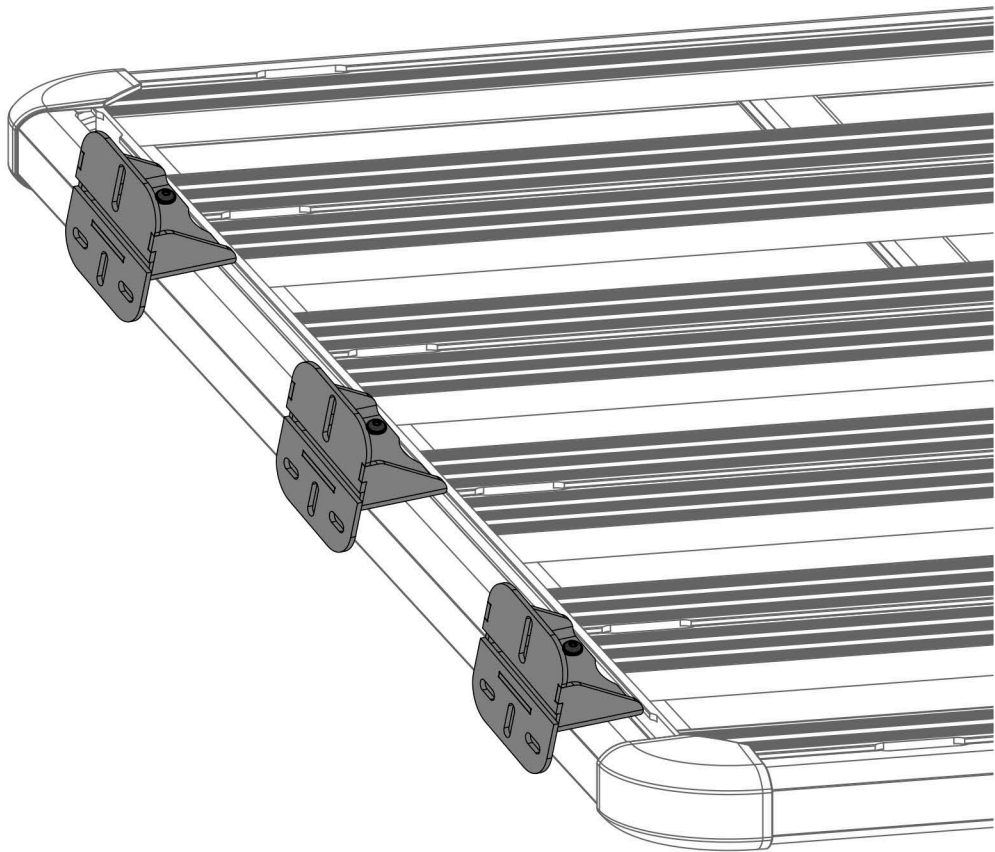

EN

**INSTALLATION MANUAL OF HOWLING MOON MOUNTING BRACKET
FOR RIVAL MODULAR RACK**

2MD.0007.1

Regular fasteners

Regular fasteners

Screw a several turns

Loosen bolts

Movement Arrow

Location/Position Arrow

Screw Arrow

S - 5

1

x3

2

M8

x6

3

M8x20

x6

4

Ø8

x6

5

Ø8